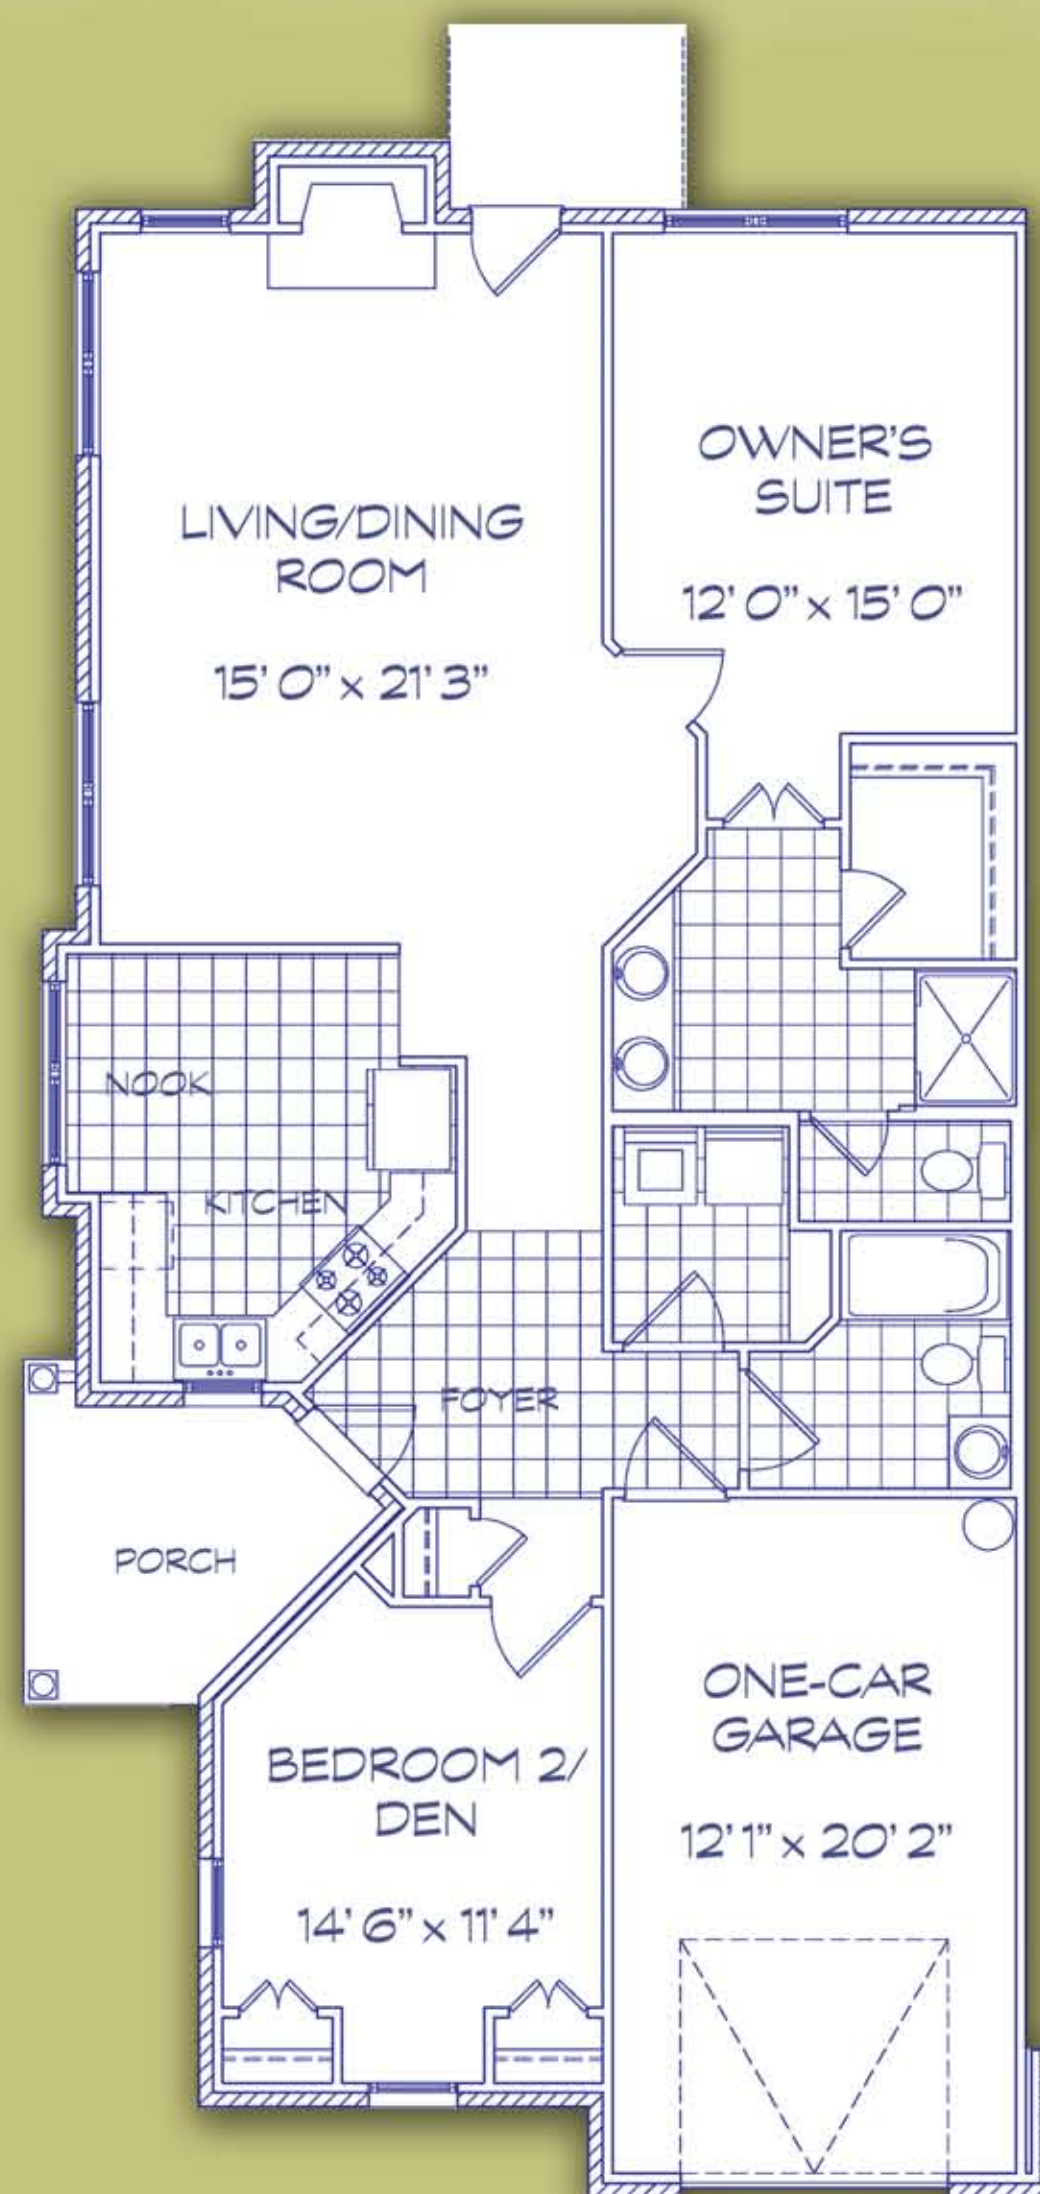

Kent Cottage - Elevation C

*Fremont Cottage - Elevation A
Camden Cottage - Elevation A*

2 Bedrooms, 2 Baths
1,248 Heated Square Feet

kent cottage